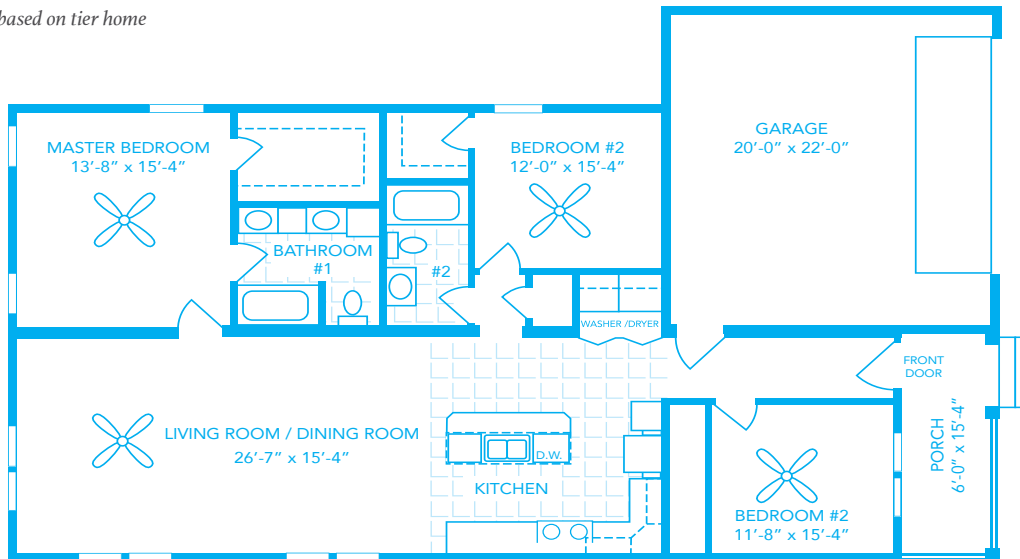

## Harborside

(( 1,534 sq. ft.  
(( Central Air

(( 3 Bedrooms  
(( 2 Bathrooms

### Model Highlights

- Open concept
- Modern finishes
- Two car garage
- Walk-in closet

*Final version will vary based on tier home*

### Silver

- Vinyl Flooring in Living Areas
- Drywall in Living Areas
- Black or White Appliances
- 8' Flat Ceilings
- Standard Deck