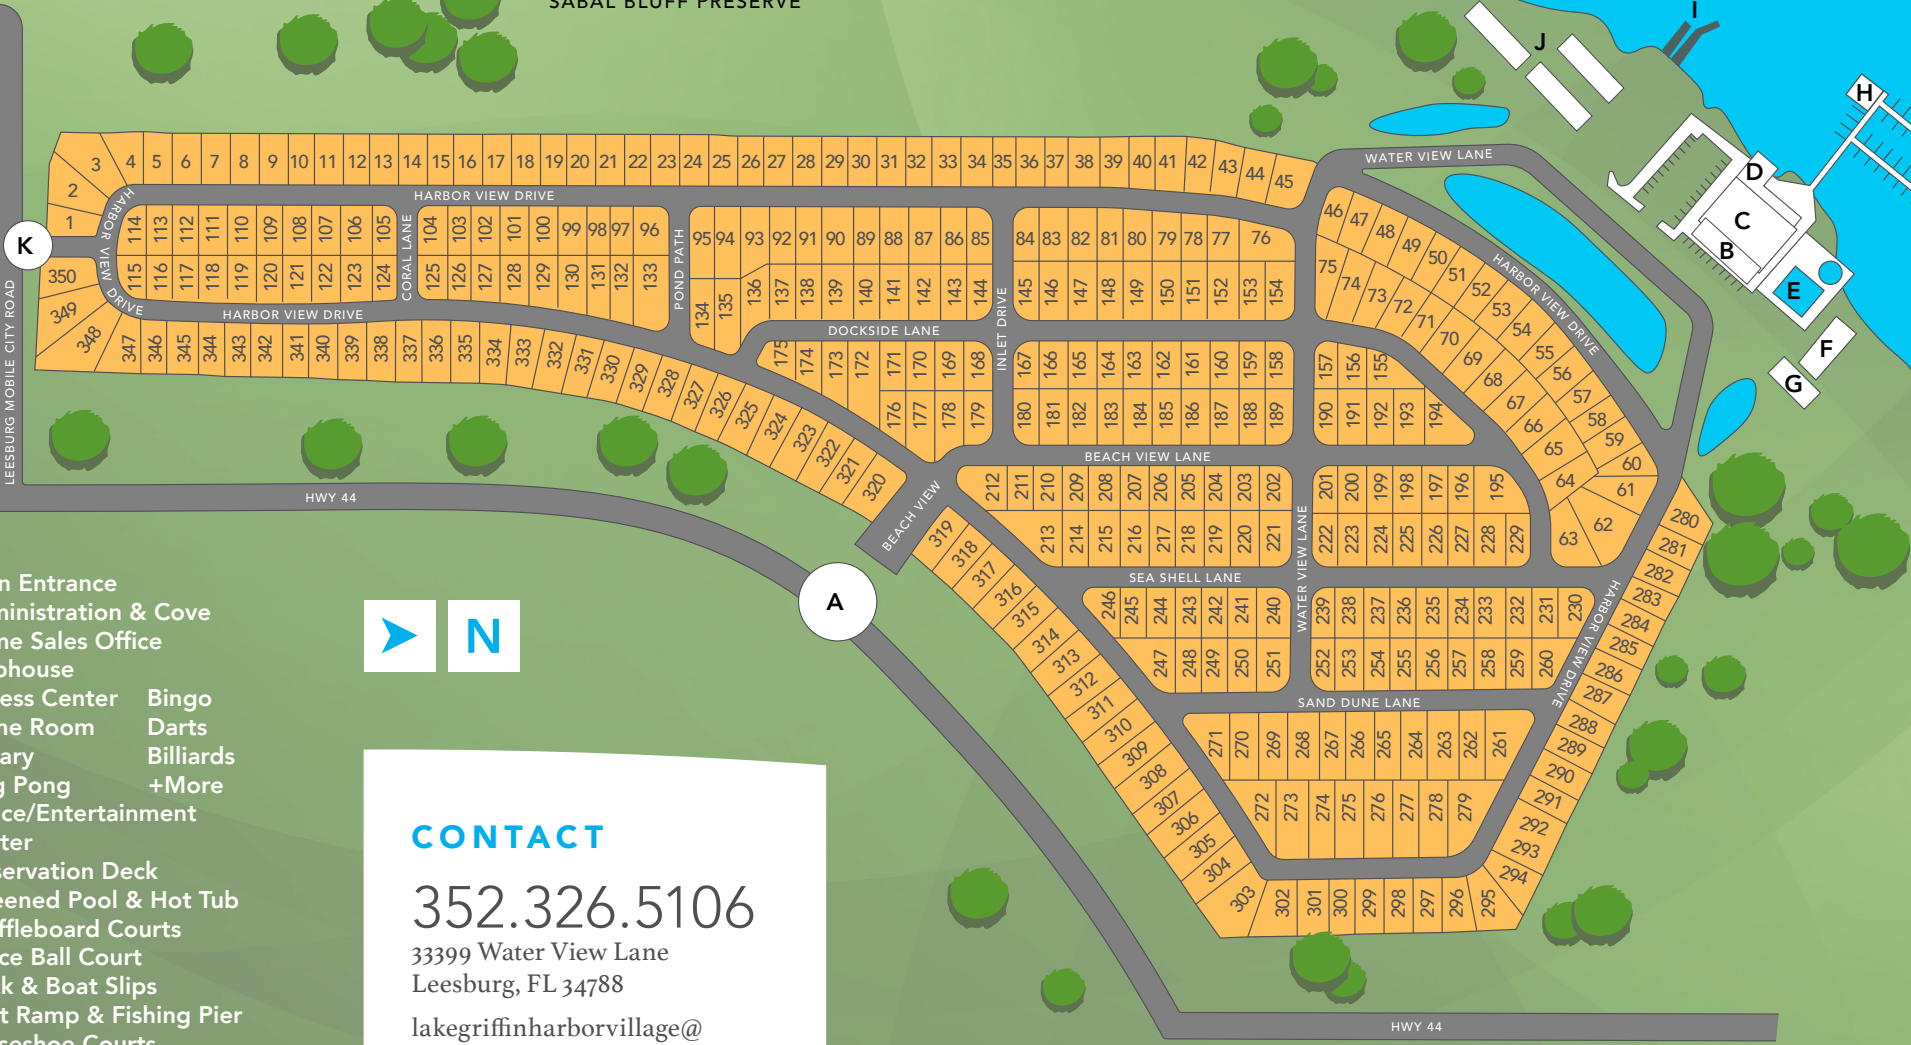

Lake Griffin Harbor Village

A COVE COMMUNITY

Community Map

LAKE GRIFFIN

SABAL BLUFF PRESERVE

M
L

- A. Main Entrance
- B. Administration & Cove Home Sales Office
- C. Clubhouse
 - Fitness Center Bingo
 - Game Room Darts
 - Library Billiards
 - Ping Pong +More
 - Dance/Entertainment Center
- D. Observation Deck
- E. Screened Pool & Hot Tub
- F. Shuffleboard Courts
- G. Bocce Ball Court
- H. Dock & Boat Slips
- I. Boat Ramp & Fishing Pier
- J. Horseshoe Courts
- K. Back Gate Entrance
- L. Maintenance Area
- M. RV/Boat Storage Area

CONTACT

352.326.5106

33399 Water View Lane
Leesburg, FL 34788

lakegriffinharborvillage@
CoveCommunities.com