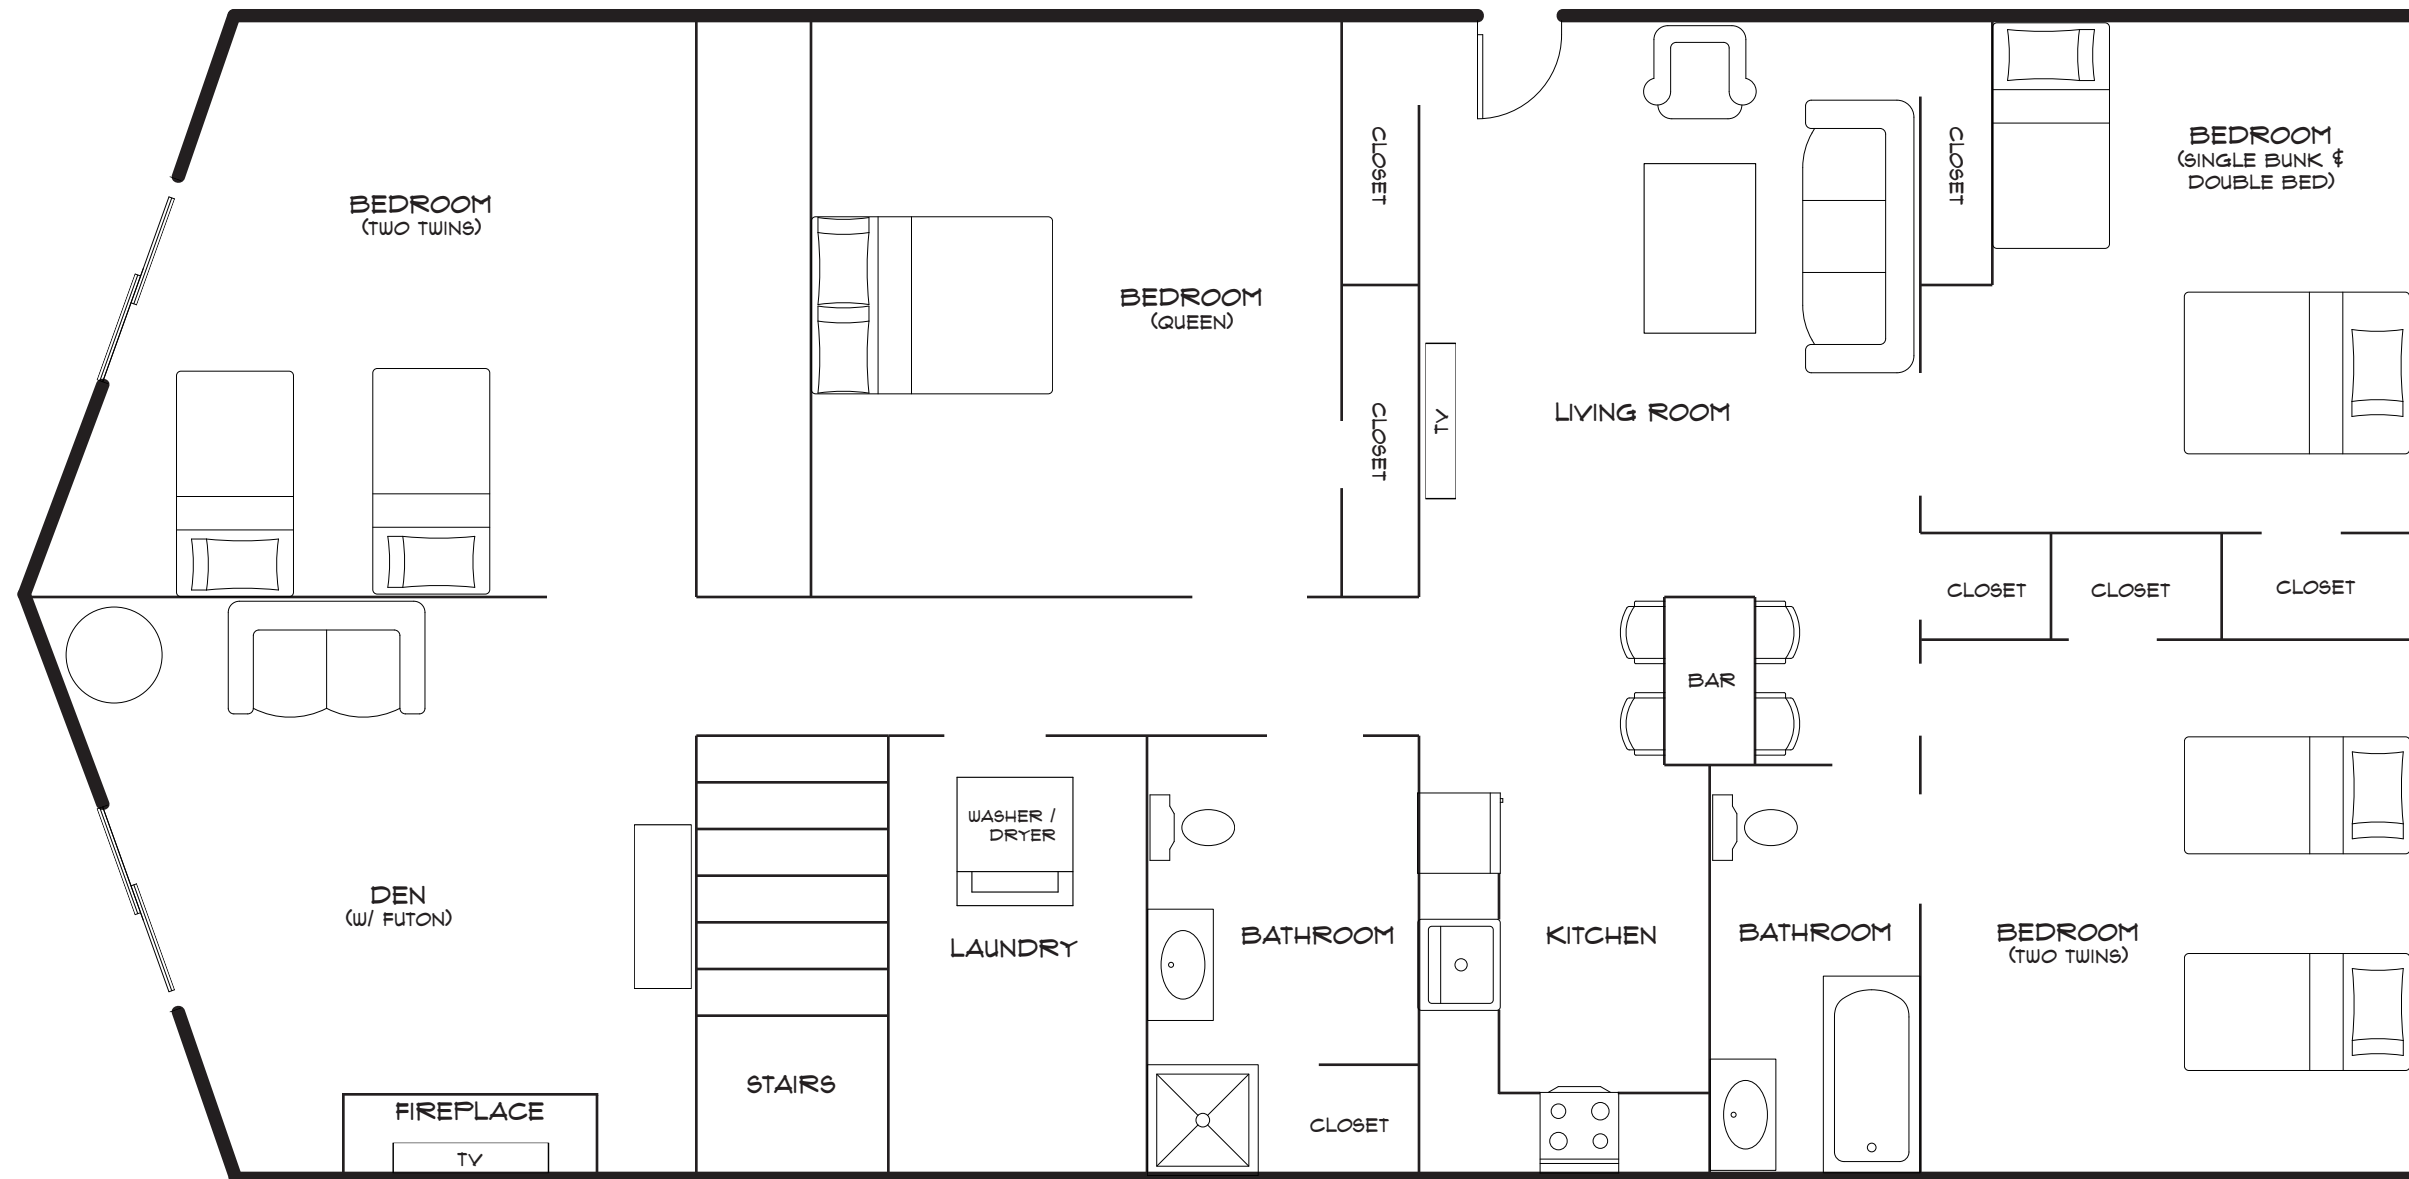

ISLAND LODGE
GROUND FLOOR

261 POINT SEBAGO ROAD
CASCO, ME 04015
(800) 655-1232
WWW.POINTSEBAGO.COM

ISLAND LODGE
SECOND FLOOR

ISLAND LODGE
THIRD FLOOR

261 POINT SEBAGO ROAD
CASCO, ME 04015
(800) 655-1232
WWW.POINTSEBAGO.COM