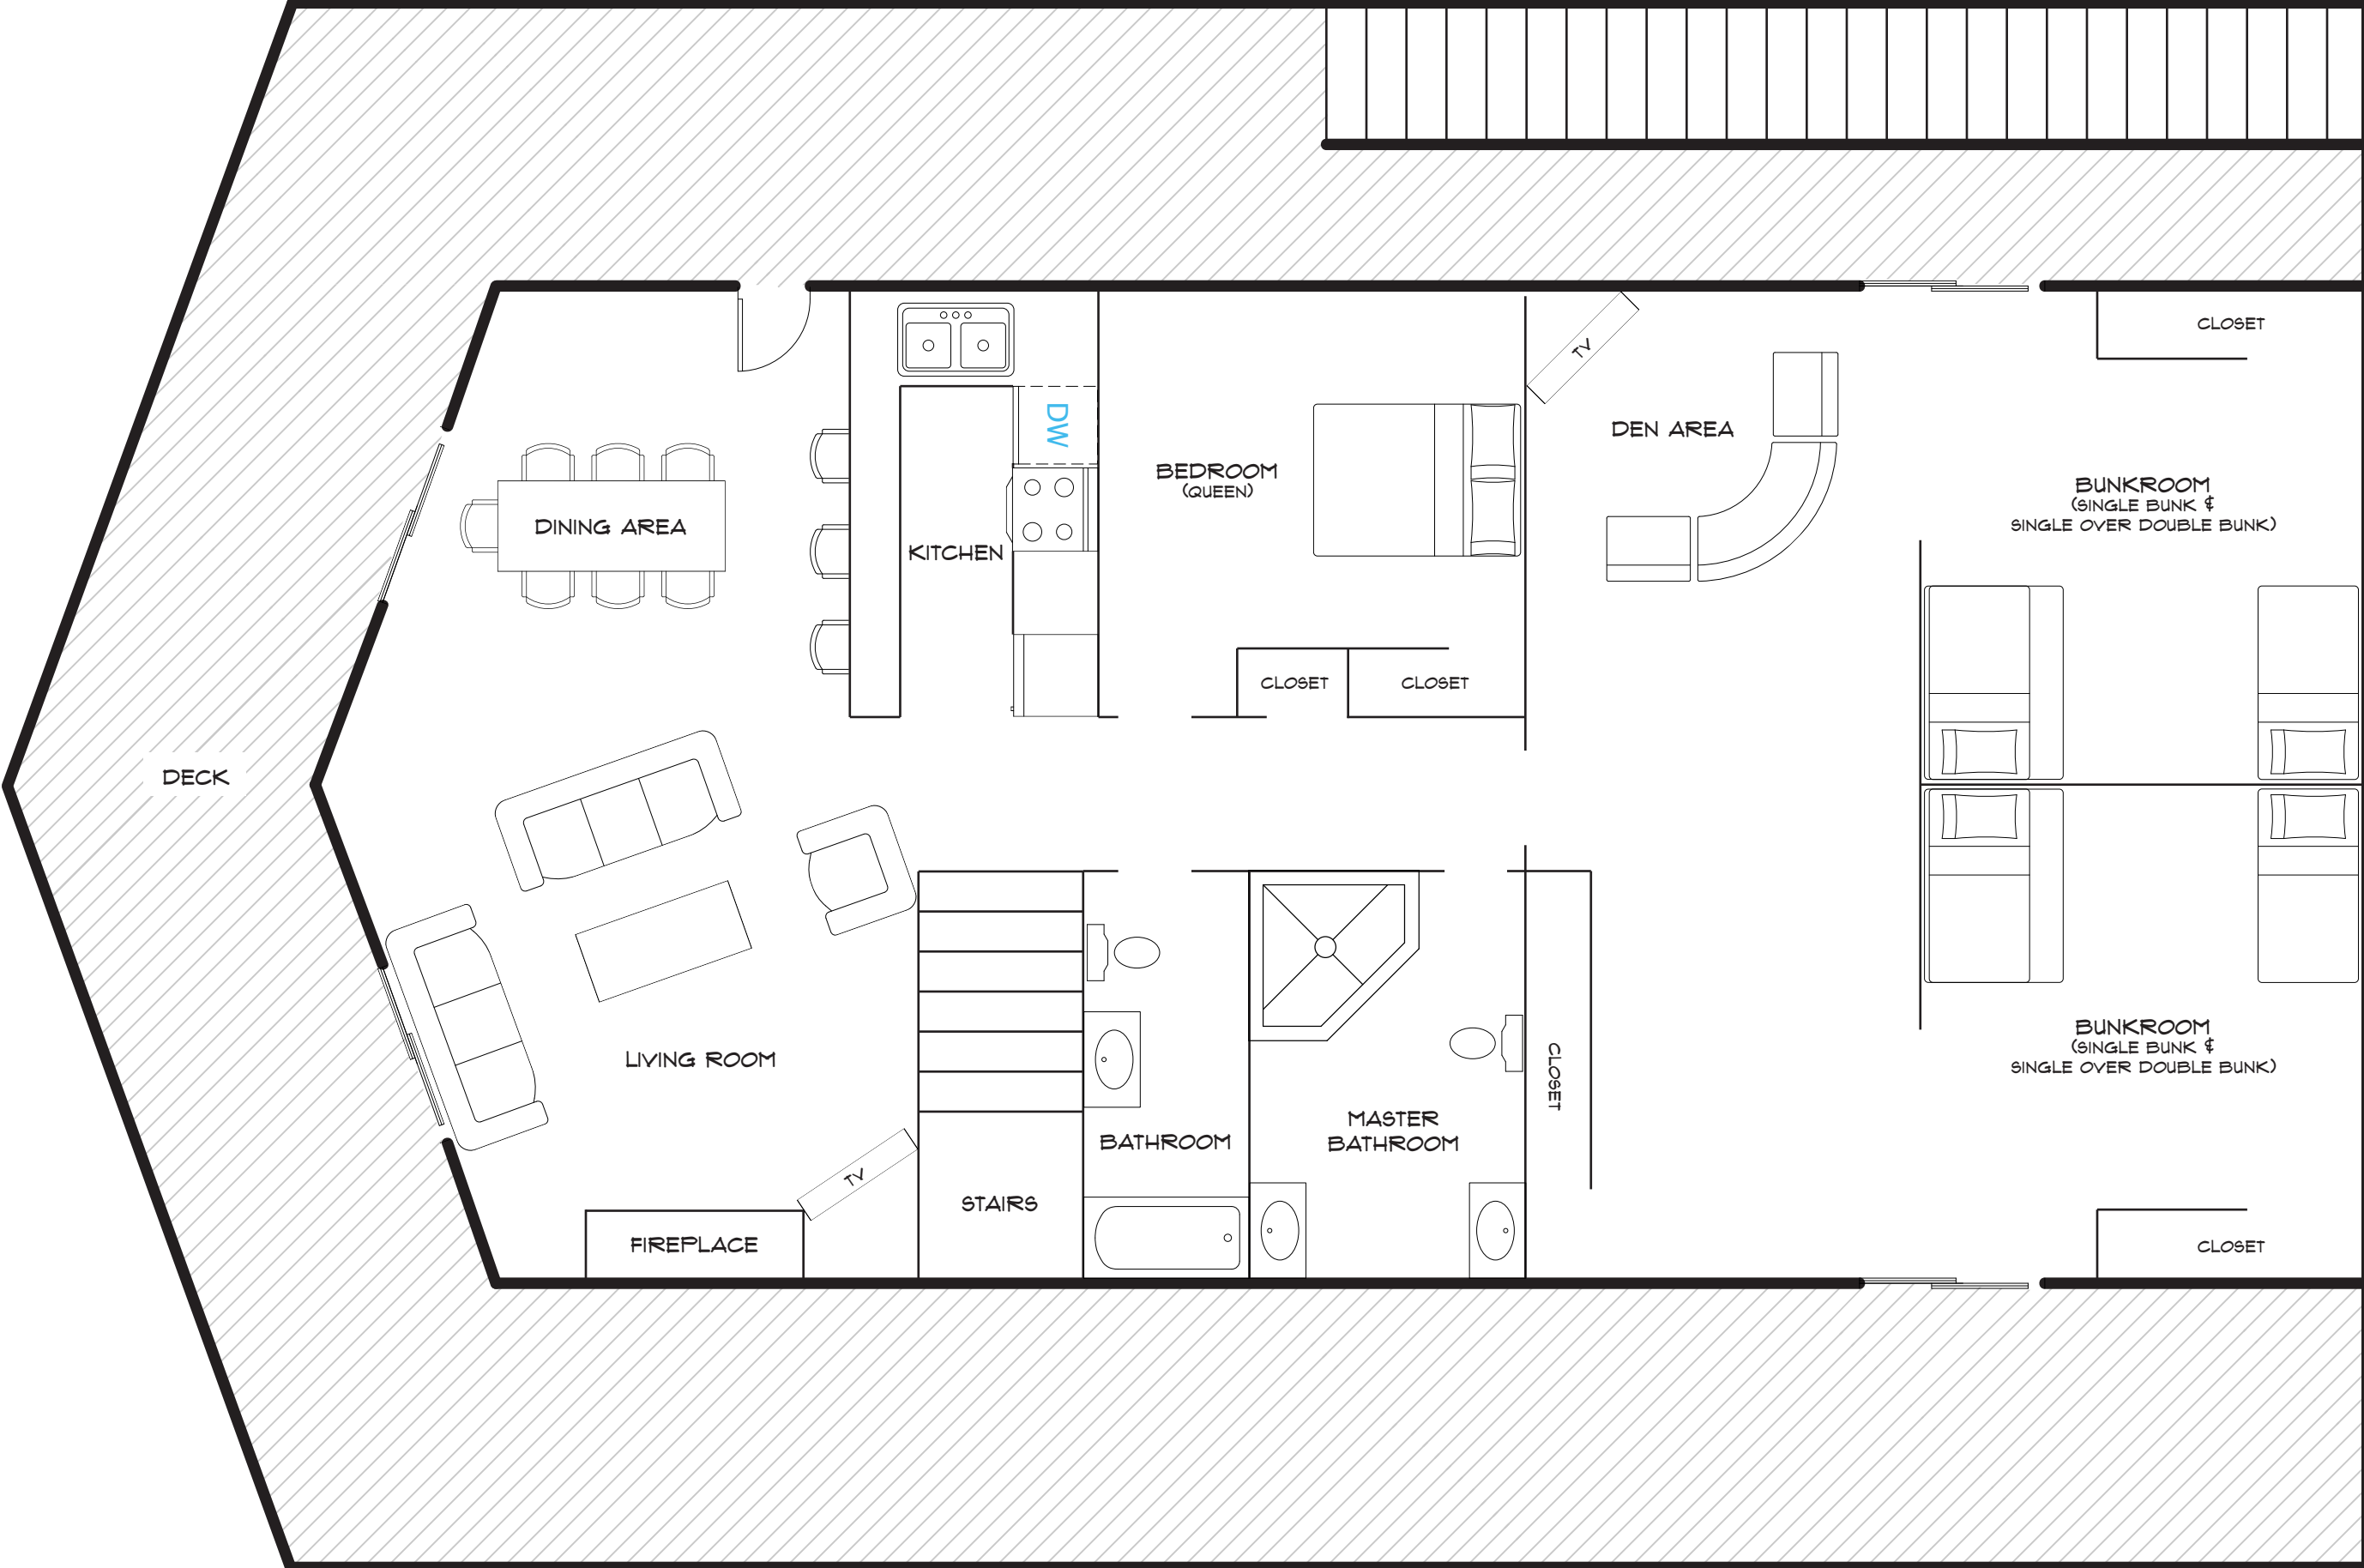

ISLAND LODGE
GROUND FLOOR

261 POINT SEBAGO ROAD
CASCO, ME 04015
(800) 655-1232
WWW.POINTSEBAGO.COM

ISLAND LODGE
SECOND FLOOR

ISLAND LODGE
THIRD FLOOR

261 POINT SEBAGO ROAD
CASCO, ME 04015
(800) 655-1232
WWW.POINTSEBAGO.COM